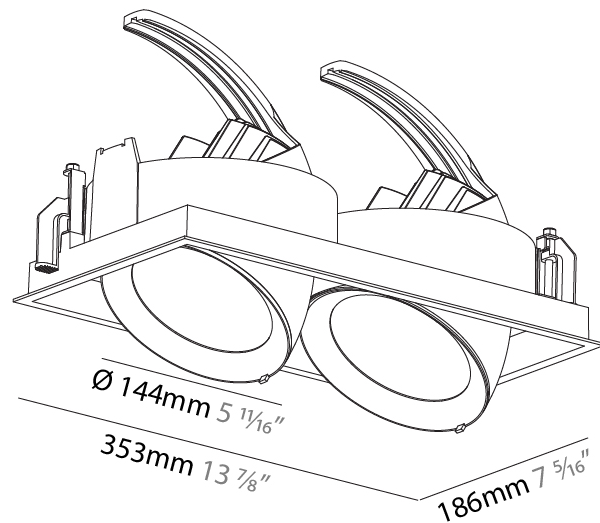

PHYSICAL

Shape: Rectangle
Diameter (mm): 144
Diameter (in): 5 11/16
Length (mm): 353
Length (in): 13 7/8
Width (mm): 186
Width (in): 7 5/16
Height (mm): 185
Height (in): 7 3/16
Ceiling Thickness (mm): 10 / 12.5 / 15
Ceiling Thickness (in): 3/8 or 1/2 or 9/16
Min. Recessing Depth (mm): 260
Min. Recessing Depth (in): 10 3/4
Light Distribution: Adjustable / Downlight
Weight (kg): 2.609
Weight (lbs): 5.75
Installation Requirement: Requires 2 Housings - See Components
Fixture Finish: SSR / BKV / CWI / CRY / HAB / UFT / ITA / RUA / FTG / MYG / LOD / PUS / FRO / FUP / KIA / POP / BLS / SPG / MEY / GOH / GUM / CHC / COM / ABZ / JAG / OBR / MOS / ROR
Fixture Material: Aluminum Die Cast
Cut-out Measurements: 342mm / 13 7/16" x 175mm / 6 7/8"

ELECTRICAL

Lamp Type: LED (Zhaga Standard)
Total Output Wattage (W): 42
Dimming: Tri-Mode (Non-Dimming and Phase Dimming (120Vac only) and 0-10V Dimming)
Driver Included: Yes
Driver Location: Recessed Housing
Driver Type: Constant Current - Universal
Housing: See components
Input Voltage (V): 120 - 277
Constant Current (MA): 700

LED

Number of LEDs: 2
Color Temperature (°K): 2700 / 3000 / 3500 / 4000
Max. Delivered Lumen (lm): 2870 / 2980 / 3136 / 3200
CRI: >90 CRI
Lamp Life (hrs): 50000

OPTICAL

Reflector°: 8
Adjustability: Rotational 355°; Tilt 45°

RATINGS AND CERTIFICATIONS